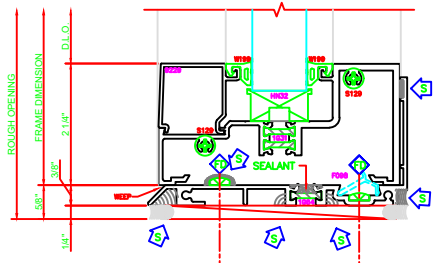

400	JAMB
	403
	SCREW SPLINE

600	VERTICAL
	403
	SCREW SPLINE

601	EXPANSION VERTICAL
	403
	SCREW SPLINE

401	JAMB
	403
	SCREW SPLINE

101	O.G. HEAD
	403
	SCREW SPLINE

501	O.G. HORIZONTAL
	403
	SCREW SPLINE

201	O.G. SILL
	403
	SCREW SPLINE