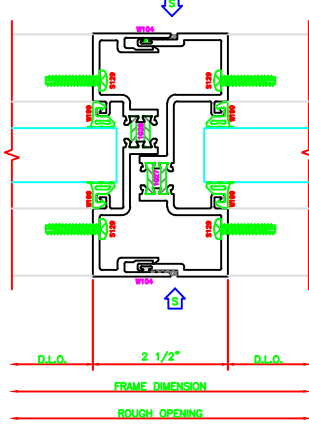

400	JAMB
	403
	SCREW SPLINE

600	VERTICAL
	403
	SCREW SPLINE

601	EXPANSION VERTICAL
	403
	SCREW SPLINE

401	JAMB
	403
	SCREW SPLINE

101	O.G. HEAD
	403
	SCREW SPLINE

501	O.G. HORIZONTAL
	403
	SCREW SPLINE

201	O.G. SILL
	403
	SCREW SPLINE