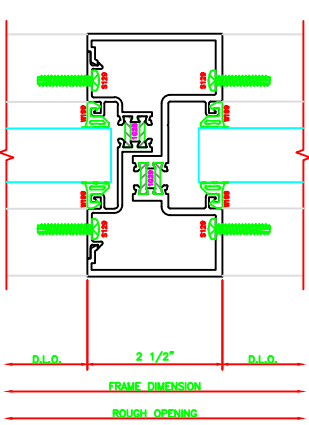

400	JAMB
	403
	SCREW SPLINE

600	VERTICAL
	403
	SCREW SPLINE

601	EXPANSION VERTICAL
	403
	SCREW SPLINE

401	JAMB
	403
	SCREW SPLINE

101	O.G. HEAD
	403
	SCREW SPLINE

501	O.G. HORIZONTAL
	403
	SCREW SPLINE

201	O.G. SILL
	403
	SCREW SPLINE