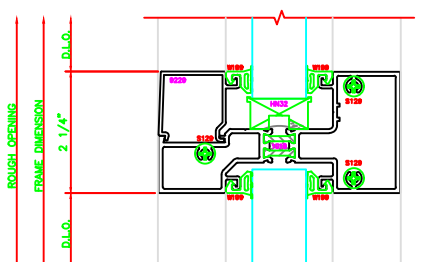

400	JAMB
	403
	SCREW SPLINE

600	VERTICAL
	403
	SCREW SPLINE

601	EXPANSION VERTICAL
	403
	SCREW SPLINE

401	JAMB
	403
	SCREW SPLINE

101	O.G. HEAD
	403
	SCREW SPLINE

501	O.G. HORIZONTAL
	403
	SCREW SPLINE

201	O.G. SILL
	403
	SCREW SPLINE